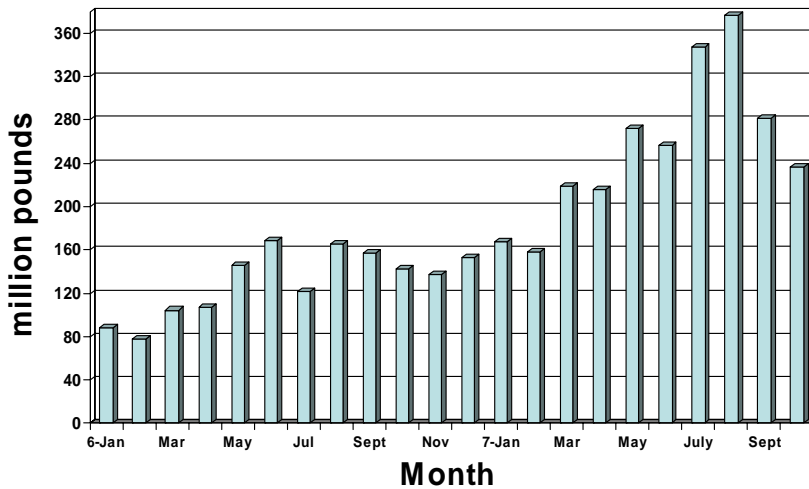

4

Ending Stocks of Corn

2007 Illinois Farm Economic Summit

5

US Corn Acres Planted

2007 Illinois Farm Economic Summit

6

Monthly Average Soybean Prices, Illinois--Jan 1960 to Nov 2007

Harness the Power of the Internet

2007 Illinois Farm Economic Summit

7

Ending Stocks of Soybeans

Harness the Power of the Internet

2007 Illinois Farm Economic Summit

8

China Soybean Demand

Harness the Power of the Internet

CHINA SOYBEAN DOMESTIC USAGE 1,000 METRIC TONS

Updated Nov 12, 2007

Soybean Oil Used for Bio-Diesel

Harness the Power of the Internet

South American Soybean Production

Harness the Power of the Internet

2007 Illinois Farm Economic Summit

11

US Soybean Acres Planted

Harness the Power of the Internet

2007 Illinois Farm Economic Summit

12

Monthly Average Wheat Prices, Illinois—Jan 1960 to Nov 2007

Harness the Power of the Internet