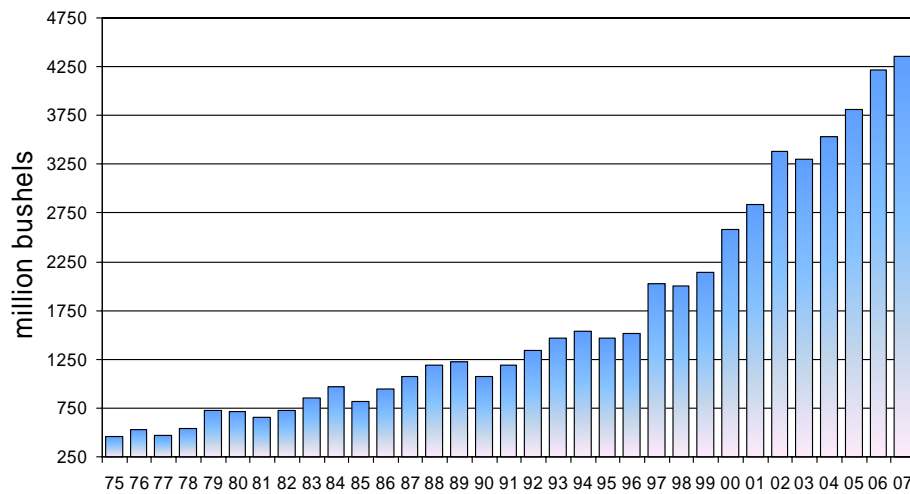

Harness the Power of the Internet

2007 Illinois Farm Economic Summit

7

Ending Stocks of Soybeans

Harness the Power of the Internet

2007 Illinois Farm Economic Summit

8

China Soybean Demand

Harness the Power of the Internet

CHINA SOYBEAN DOMESTIC USAGE 1,000 METRIC TONS

Updated Nov 12, 2007

Soybean Oil Used for Bio-Diesel

Harness the Power of the Internet

South American Soybean Production

Harness the Power of the Internet

2007 Illinois Farm Economic Summit

11

US Soybean Acres Planted

Harness the Power of the Internet

2007 Illinois Farm Economic Summit

12

Monthly Average Wheat Prices, Illinois—Jan 1960 to Nov 2007

Harness the Power of the Internet