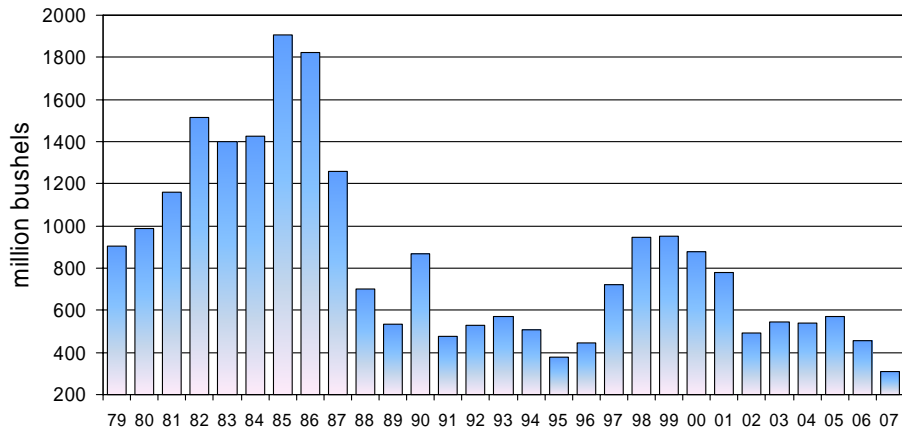

2007 Illinois Farm Economic Summit

11

US Soybean Acres Planted

Harness the Power of the Internet

2007 Illinois Farm Economic Summit

12

Monthly Average Wheat Prices, Illinois—Jan 1960 to Nov 2007

Harness the Power of the Internet

2007 Illinois Farm Economic Summit

13

World Wheat Production and Consumption

Harness the Power of the Internet

2007 Illinois Farm Economic Summit

14

Ending Stocks of Wheat

US Wheat Acres Planted