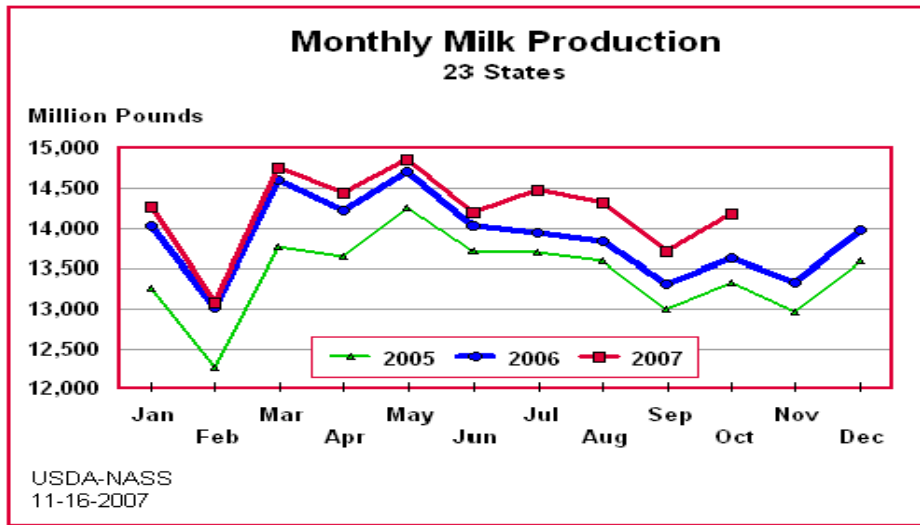

Monthly Milk Production

Harness the Power of the Internet

2007 Illinois Farm Economic Summit

24