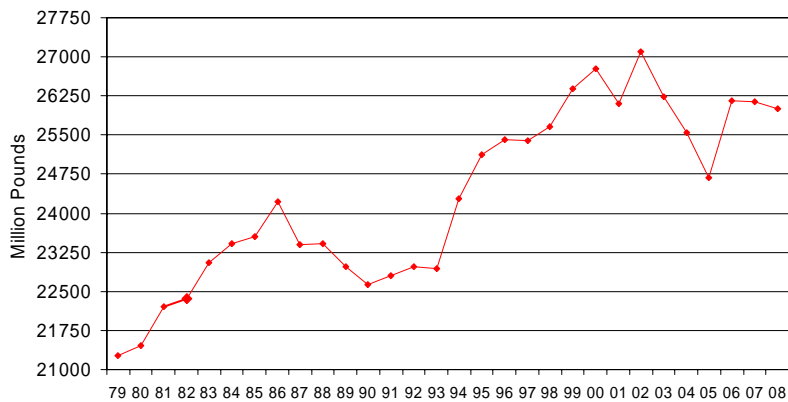

US Commercial Beef Production

Harness the Power of the Internet