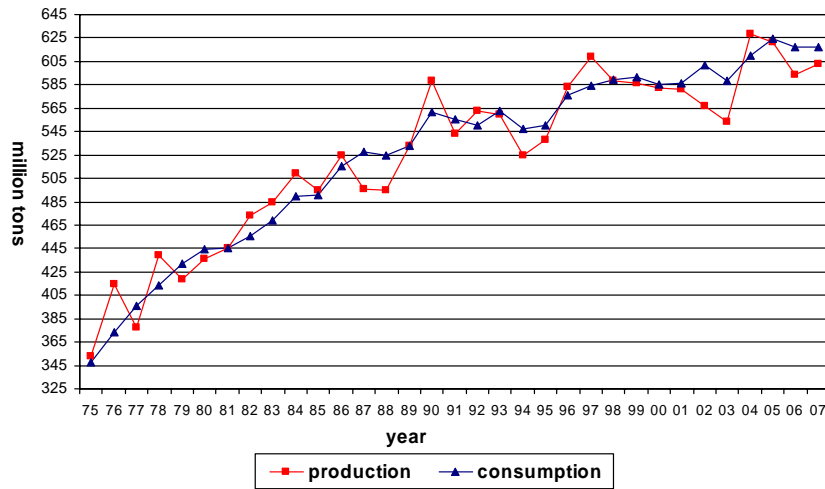

2007 Illinois Farm Economic Summit

11

US Soybean Acres Planted

Harness the Power of the Internet

2007 Illinois Farm Economic Summit

12

Monthly Average Wheat Prices, Illinois—Jan 1960 to Nov 2007

Harness the Power of the Internet

2007 Illinois Farm Economic Summit

13

World Wheat Production and Consumption

Harness the Power of the Internet

2007 Illinois Farm Economic Summit

14

Ending Stocks of Wheat

US Wheat Acres Planted