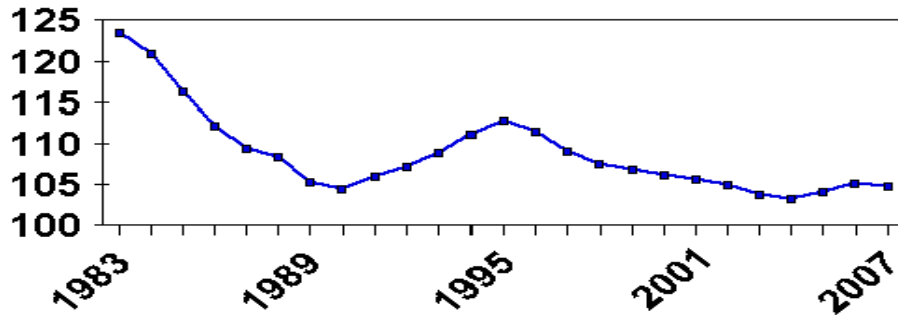

18

US Commercial Pork Production

Monthly Average Cattle Prices, Illinois—Jan 1960 to Nov 2007

Cattle Inventory

Harness the Power of the Internet

July 1 U.S. Cattle Inventory 1983-2007

Million Head

2007 Inventory 104,800,000