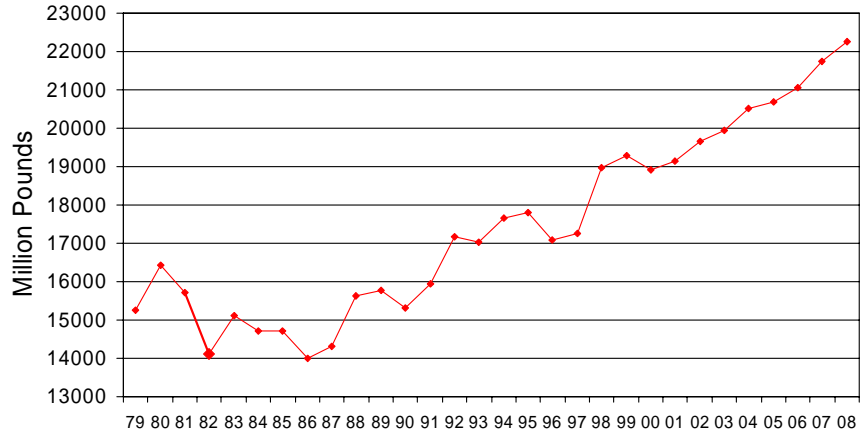

2007 Illinois Farm Economic Summit

11

US Soybean Acres Planted

Harness the Power of the Internet

2007 Illinois Farm Economic Summit

12

Monthly Average Wheat Prices, Illinois—Jan 1960 to Nov 2007

Harness the Power of the Internet

2007 Illinois Farm Economic Summit

13

World Wheat Production and Consumption

Harness the Power of the Internet

2007 Illinois Farm Economic Summit

14

Ending Stocks of Wheat

US Wheat Acres Planted

Monthly Average Hog Prices, Illinois— Jan 1960 to Nov 2007

Harness the Power
of the Internet

2007 Illinois Farm Economic Summit

17

Pig Crop

Harness the Power
of the Internet

2007 Illinois Farm Economic Summit

18

US Commercial Pork Production

Monthly Average Cattle Prices, Illinois—Jan 1960 to Nov 2007

Cattle Inventory

Harness the Power of the Internet

July 1 U.S. Cattle Inventory 1983-2007

Million Head

2007 Inventory 104,800,000