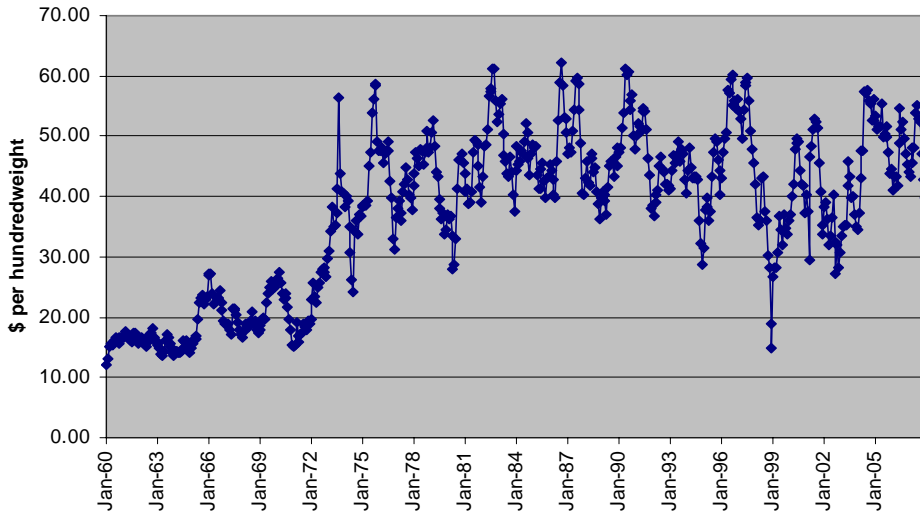

2007 Illinois Farm Economic Summit

11

US Soybean Acres Planted

Harness the Power of the Internet

2007 Illinois Farm Economic Summit

12

Monthly Average Wheat Prices, Illinois—Jan 1960 to Nov 2007

Harness the Power of the Internet

2007 Illinois Farm Economic Summit

13

World Wheat Production and Consumption

Harness the Power of the Internet

2007 Illinois Farm Economic Summit

14

Ending Stocks of Wheat

US Wheat Acres Planted

Monthly Average Hog Prices, Illinois— Jan 1960 to Nov 2007

Harness the Power
of the Internet

2007 Illinois Farm Economic Summit

17

Pig Crop

Harness the Power
of the Internet

2007 Illinois Farm Economic Summit