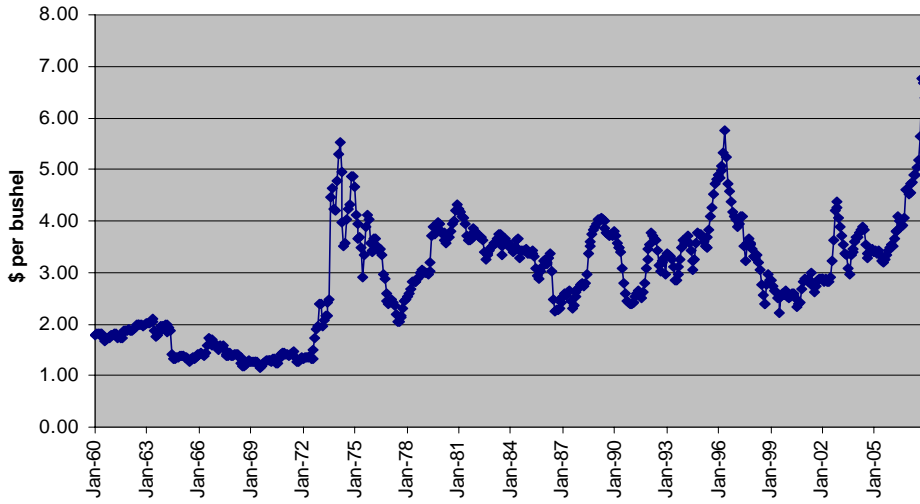

2007 Illinois Farm Economic Summit

11

US Soybean Acres Planted

Harness the Power of the Internet

2007 Illinois Farm Economic Summit

12

Monthly Average Wheat Prices, Illinois—Jan 1960 to Nov 2007

Harness the Power of the Internet