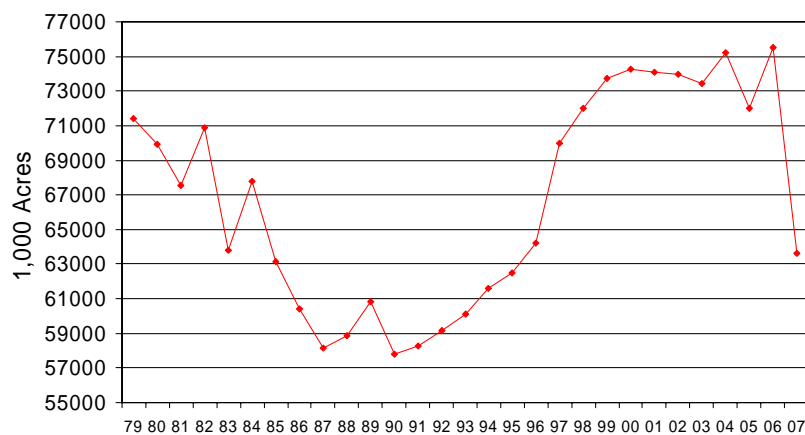

Harness the Power of the Internet

CHINA SOYBEAN DOMESTIC USAGE 1,000 METRIC TONS

Updated Nov 12, 2007

Soybean Oil Used for Bio-Diesel

Harness the Power of the Internet

South American Soybean Production

Harness the Power of the Internet

2007 Illinois Farm Economic Summit

11

US Soybean Acres Planted

Harness the Power of the Internet

2007 Illinois Farm Economic Summit

12

Monthly Average Wheat Prices, Illinois—Jan 1960 to Nov 2007

Harness the Power of the Internet