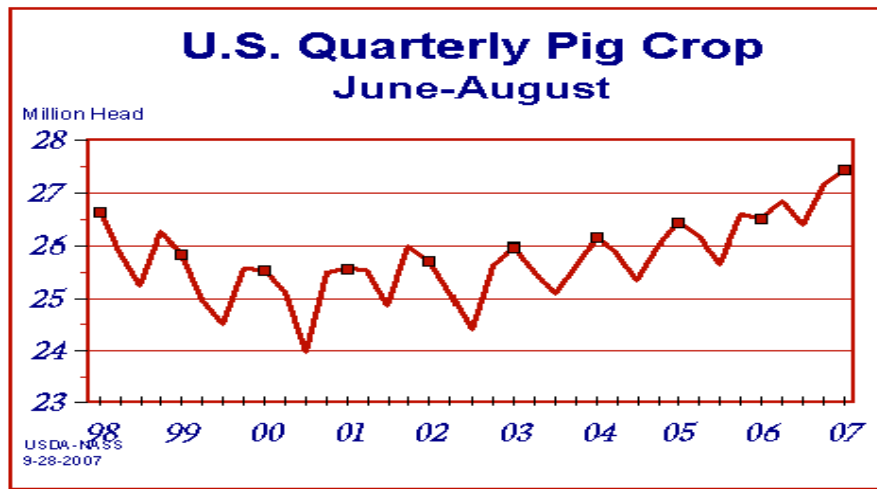

2007 Illinois Farm Economic Summit

11

US Soybean Acres Planted

Harness the Power of the Internet

2007 Illinois Farm Economic Summit

12

Monthly Average Wheat Prices, Illinois—Jan 1960 to Nov 2007

Harness the Power of the Internet

2007 Illinois Farm Economic Summit

13

World Wheat Production and Consumption

Harness the Power of the Internet

2007 Illinois Farm Economic Summit

14

Ending Stocks of Wheat

US Wheat Acres Planted

Monthly Average Hog Prices, Illinois— Jan 1960 to Nov 2007

Harness the Power
of the Internet

2007 Illinois Farm Economic Summit

17

Pig Crop

Harness the Power
of the Internet

2007 Illinois Farm Economic Summit