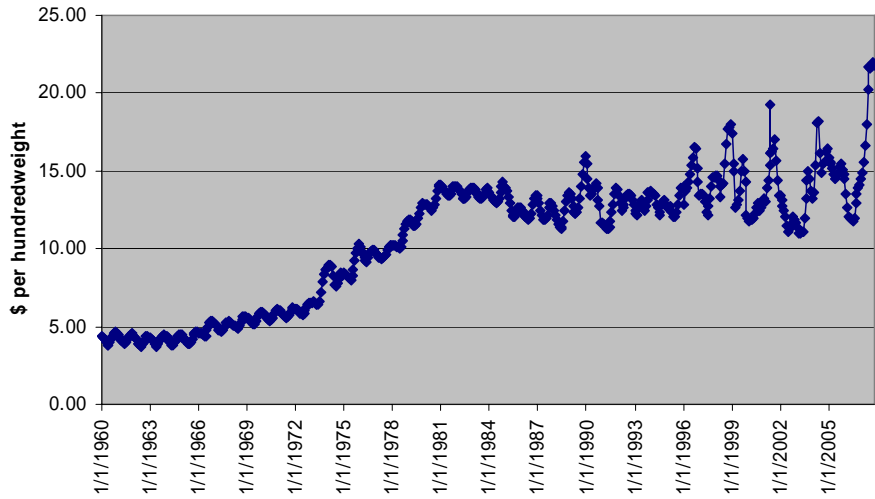

18

US Commercial Pork Production

Monthly Average Cattle Prices, Illinois—Jan 1960 to Nov 2007

Cattle Inventory

Harness the Power of the Internet

July 1 U.S. Cattle Inventory 1983-2007

Million Head

2007 Inventory 104,800,000

US D.A.R. 335
F-20-2 007

US Commercial Beef Production

Harness the Power of the Internet

Average Monthly Milk Prices, Illinois - Jan 1960 to Nov 2007

Harness the Power of the Internet

2007 Illinois Farm Economic Summit

23

Monthly Milk Production

Harness the Power of the Internet

2007 Illinois Farm Economic Summit

24