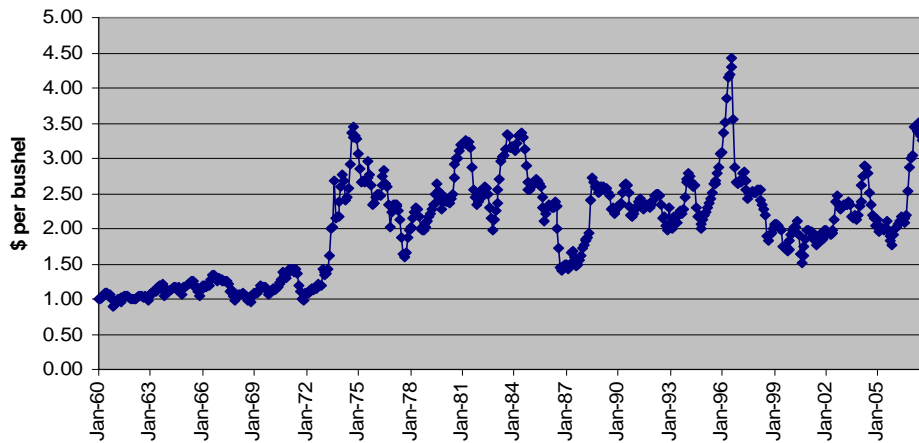

Outlook For Crop And Livestock Prices

Darrel Good

d-good@uiuc.edu

University of Illinois

2007 Illinois Farm Economic Summit

The Profitability of Illinois Agriculture: Where to from Here?

Monthly Average Corn Prices, Illinois-
Jan 1960 to Nov 2007

Harness the Power
of the Internet