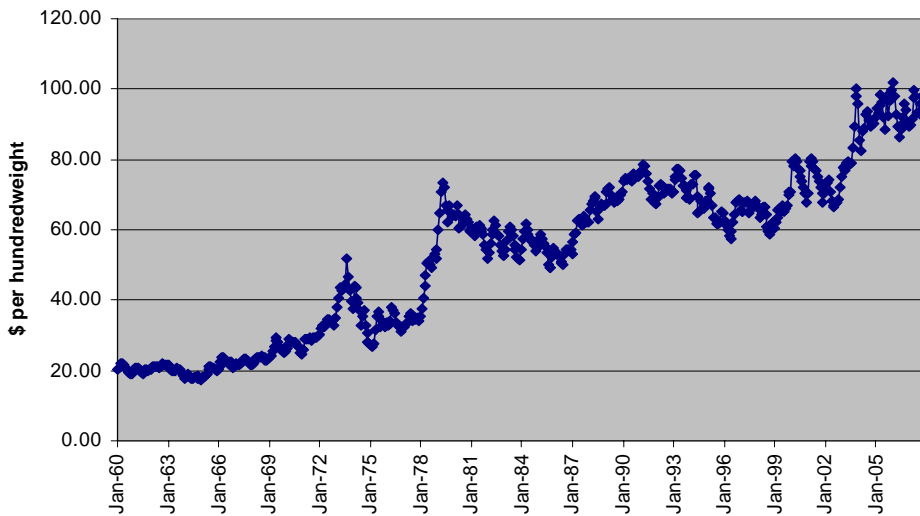

Monthly Average Cattle Prices, Illinois—Jan 1960 to Nov 2007