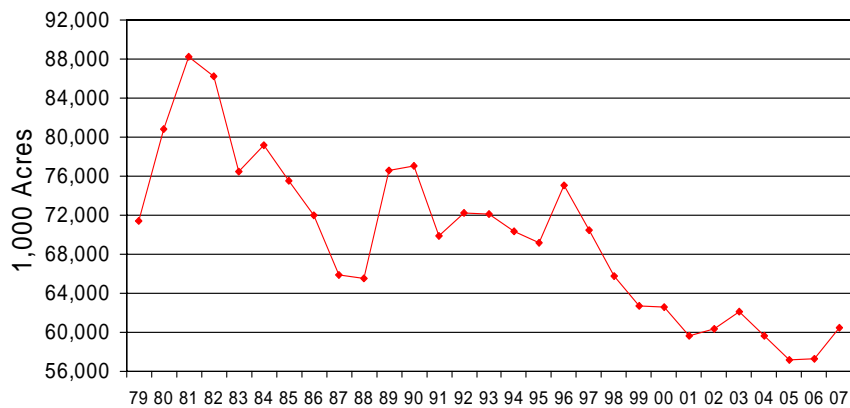

2007 Illinois Farm Economic Summit

11

US Soybean Acres Planted

Harness the Power of the Internet

2007 Illinois Farm Economic Summit

12

Monthly Average Wheat Prices, Illinois—Jan 1960 to Nov 2007

Harness the Power of the Internet

2007 Illinois Farm Economic Summit

13

World Wheat Production and Consumption

Harness the Power of the Internet

2007 Illinois Farm Economic Summit

14

Ending Stocks of Wheat

US Wheat Acres Planted