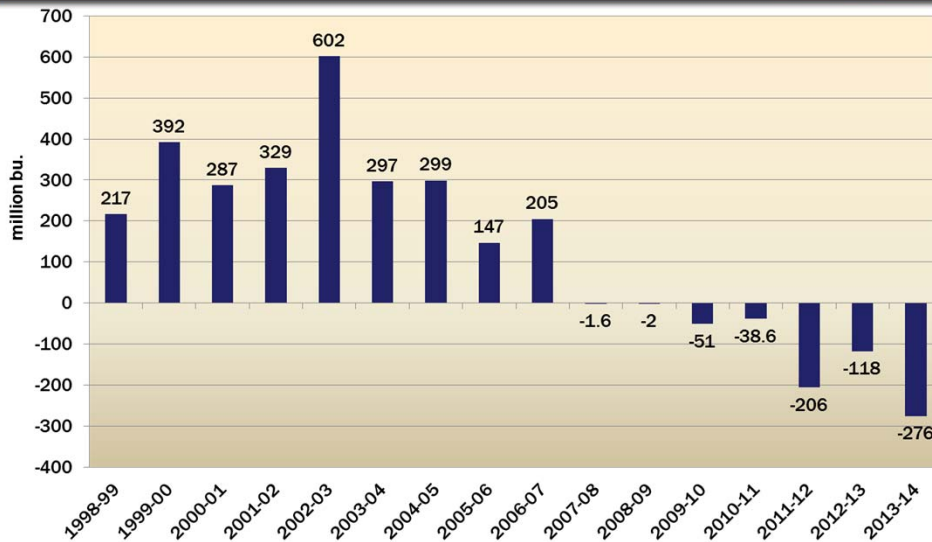

Corn and Soybean Prices in Transition

Darrel Good
d-good@illinois.edu
University of Illinois

2013 Illinois Farm Economics Summit
The Profitability of Illinois Agriculture: Managing in a Turbulent World

U.S. Corn Production

Harness the Power of the Internet

2013 Illinois Farm Economics Summit

Foreign Corn Production & Exports

Harness the Power of the Internet

2013 Illinois Farm Economics Summit

U.S. Corn Exports

Harness the Power of the Internet

2013 Illinois Farm Economics Summit

5

Chinese Corn Exports

Harness the Power of the Internet

2013 Illinois Farm Economics Summit

Corn Used for Ethanol

2013 Illinois Farm Economics Summit

U.S. Corn Feed and Residual