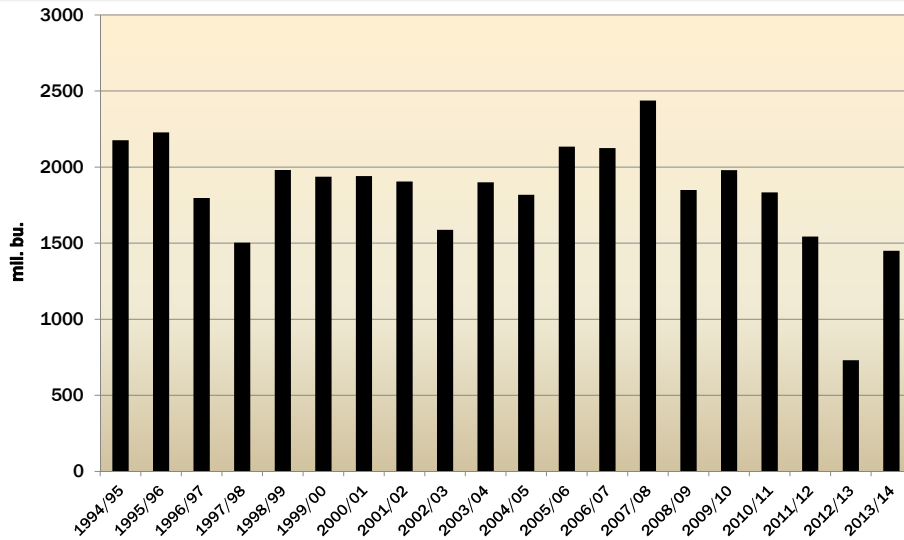

Corn and Soybean Prices in Transition

Darrel Good
d-good@illinois.edu
University of Illinois

2013 Illinois Farm Economics Summit
The Profitability of Illinois Agriculture: Managing in a Turbulent World

U.S. Corn Production

Harness the Power of the Internet

2013 Illinois Farm Economics Summit

Foreign Corn Production & Exports

Harness the Power of the Internet

2013 Illinois Farm Economics Summit

U.S. Corn Exports

Harness the Power of the Internet

2013 Illinois Farm Economics Summit

5

Chinese Corn Exports

Harness the Power of the Internet

2013 Illinois Farm Economics Summit

Corn Used for Ethanol

2013 Illinois Farm Economics Summit

U.S. Corn Feed and Residual