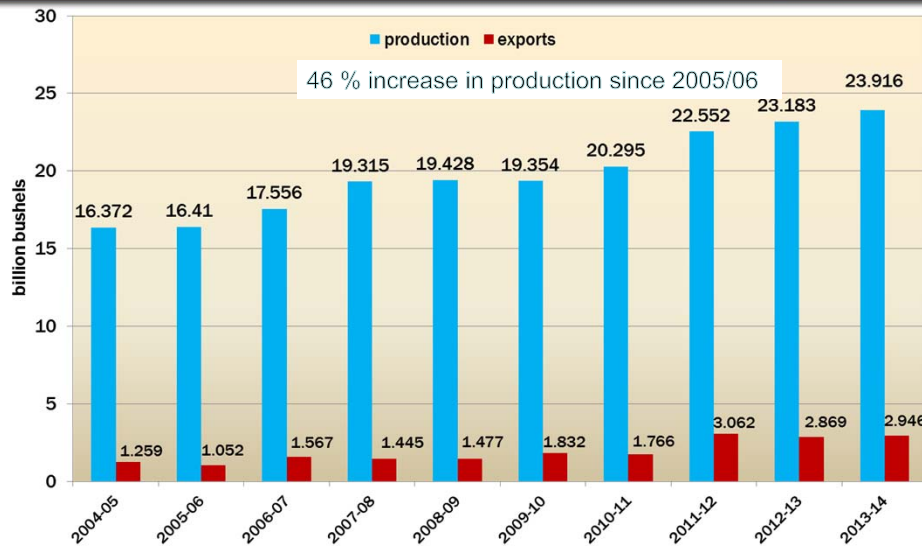

Corn and Soybean Prices in Transition

Darrel Good
d-good@illinois.edu
University of Illinois

2013 Illinois Farm Economics Summit
The Profitability of Illinois Agriculture: Managing in a Turbulent World

U.S. Corn Production

Harness the Power of the Internet

2013 Illinois Farm Economics Summit

Foreign Corn Production & Exports

Harness the Power of the Internet

2013 Illinois Farm Economics Summit

U.S. Corn Exports

Harness the Power of the Internet

2013 Illinois Farm Economics Summit

5

Chinese Corn Exports

Harness the Power of the Internet

2013 Illinois Farm Economics Summit

Corn Used for Ethanol

2013 Illinois Farm Economics Summit

U.S. Corn Feed and Residual