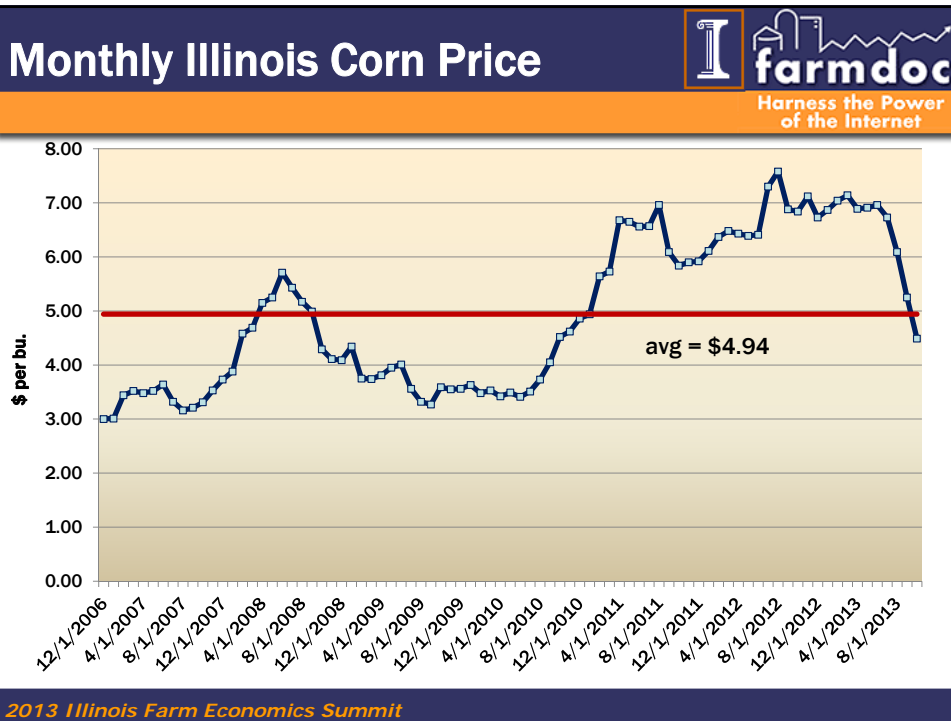

Corn and Soybean Prices in Transition

Darrel Good
d-good@illinois.edu
University of Illinois

2013 Illinois Farm Economics Summit
The Profitability of Illinois Agriculture: Managing in a Turbulent World

U.S. Corn Production

Harness the Power of the Internet

2013 Illinois Farm Economics Summit

Foreign Corn Production & Exports

Harness the Power of the Internet

2013 Illinois Farm Economics Summit

U.S. Corn Exports

Harness the Power of the Internet