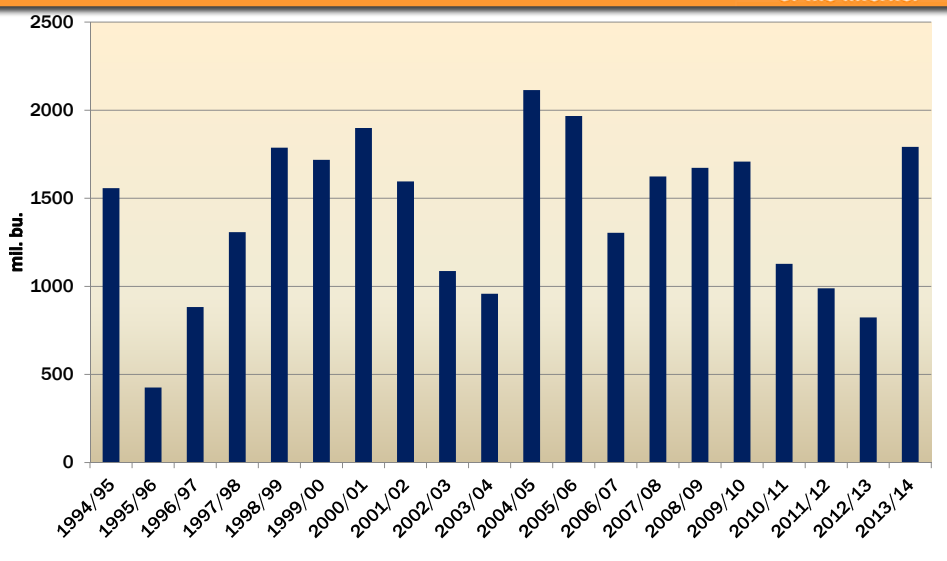

2013 Illinois Farm Economics Summit

Wheat Feed & Residual, Jun-Aug

Harness the Power of the Internet

2013 Illinois Farm Economics Summit

Ending Stocks of U.S. Corn

Harness the Power of the Internet

2013 Illinois Farm Economics Summit

U.S. Corn Acreage

Harness the Power of the Internet

2013 Illinois Farm Economics Summit

U.S. Average Corn Yield

Harness the Power of the Internet

2013 Illinois Farm Economics Summit

Monthly Illinois Soybean Price