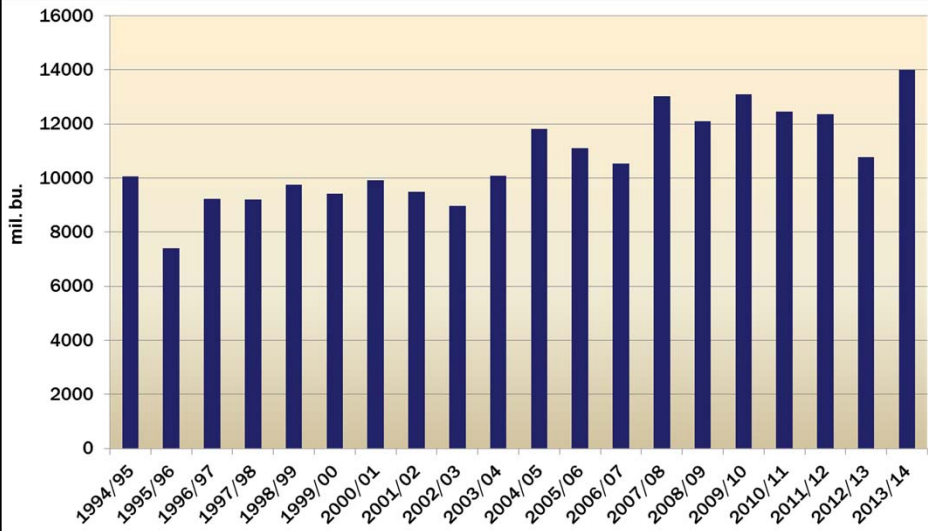

Corn and Soybean Prices in Transition

Darrel Good
d-good@illinois.edu
University of Illinois

2013 Illinois Farm Economics Summit
The Profitability of Illinois Agriculture: Managing in a Turbulent World

U.S. Corn Production

Harness the Power of the Internet

2013 Illinois Farm Economics Summit

Foreign Corn Production & Exports

Harness the Power of the Internet

2013 Illinois Farm Economics Summit

U.S. Corn Exports

Harness the Power of the Internet