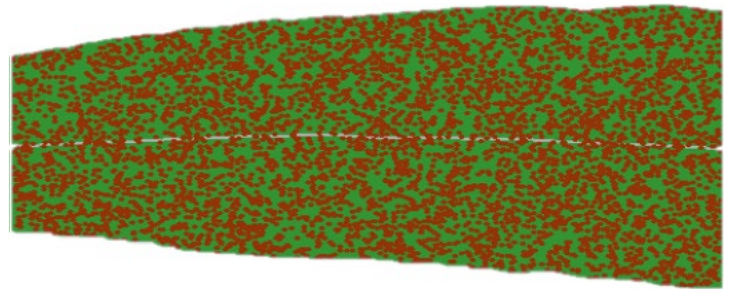

Standard Area Diagram

Common Rust

Nathan Kleczewski, U of I- Extension Plant Pathologist

5%

10%

15%

25%

35%