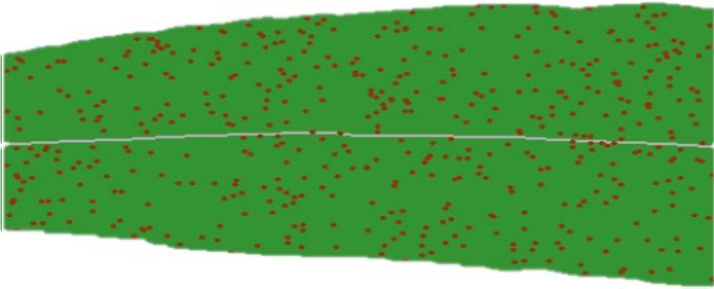

Standard Area Diagram

Common Rust

Nathan Kleczewski, U of I- Extension Plant Pathologist

5%

10%

15%

25%

35%