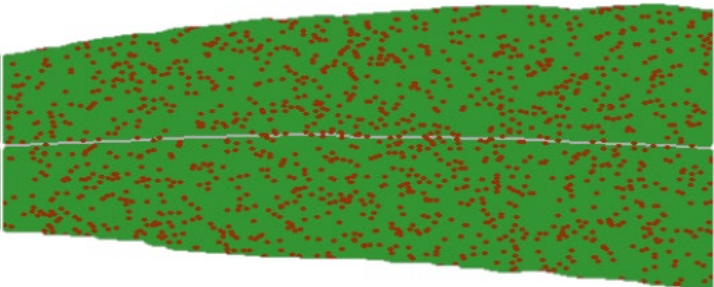

Standard Area Diagram

Common Rust

Nathan Kleczewski, U of I- Extension Plant Pathologist

5%

10%

15%

25%

35%