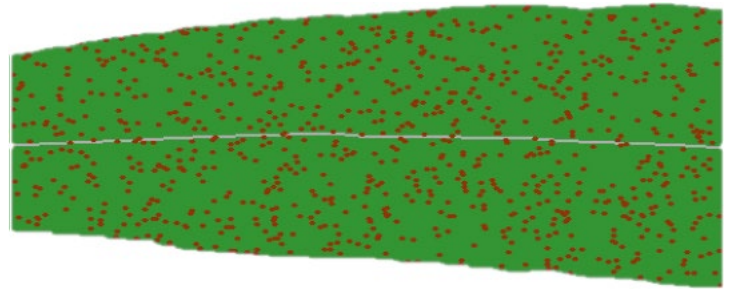

Standard Area Diagram

Common Rust

Nathan Kleczewski, U of I- Extension Plant Pathologist

5%

10%

15%

25%

35%