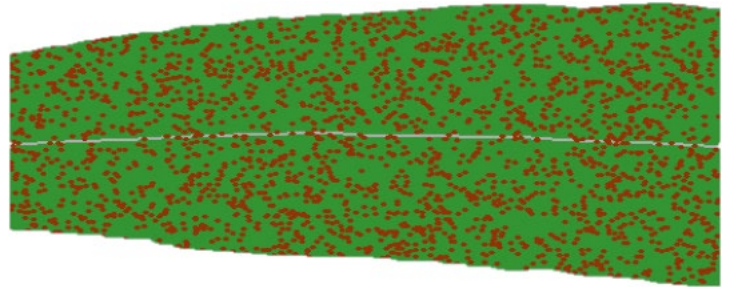

Standard Area Diagram

Common Rust

Nathan Kleczewski, U of I- Extension Plant Pathologist

5%

10%

15%

25%

35%