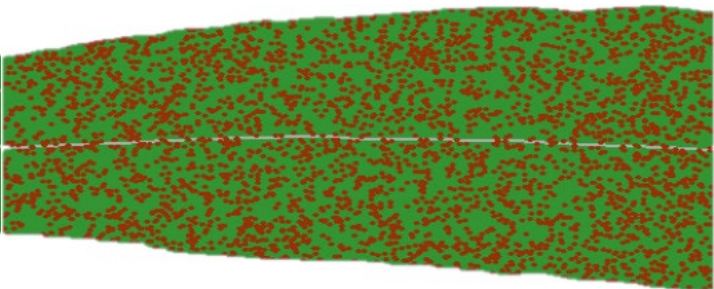

Standard Area Diagram

Common Rust

Nathan Kleczewski, U of I- Extension Plant Pathologist

5%

10%

15%

25%

35%