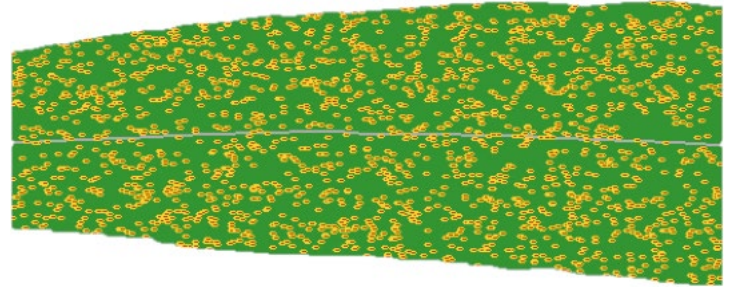

# Standard Area Diagram Southern Rust

Nathan Kleczewski, U of I- Extension Plant Pathologist

5%

10%

15%

25%

35%

50%